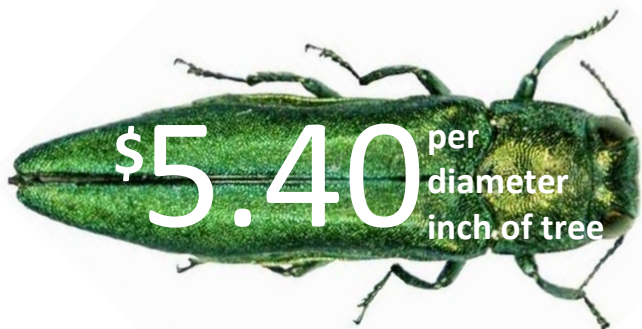

2023 Emerald Ash Borer Discount Injection Program

The City of Apple Valley sought quotes and Birch Tree Care has offered the lowest price for residents to treat their own trees for the 2023 growing season. Contact Birch Tree Care for a quote and to schedule the work.

*Trees greater than 35" in diameter will require a special bid

The injection treatment is the most effective option for protecting ash trees against Emerald Ash Borer. Research shows the injections are effective for a two year period. This method is also preferred over others because all chemicals remain in the tree, with no potential to pollute groundwater or runoff into lakes, wetlands, or the stormwater system.