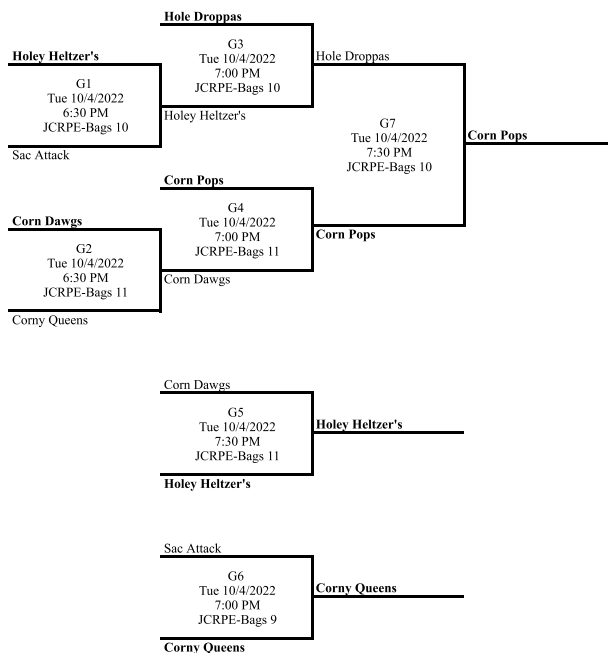

Playoffs Seeds 7-12