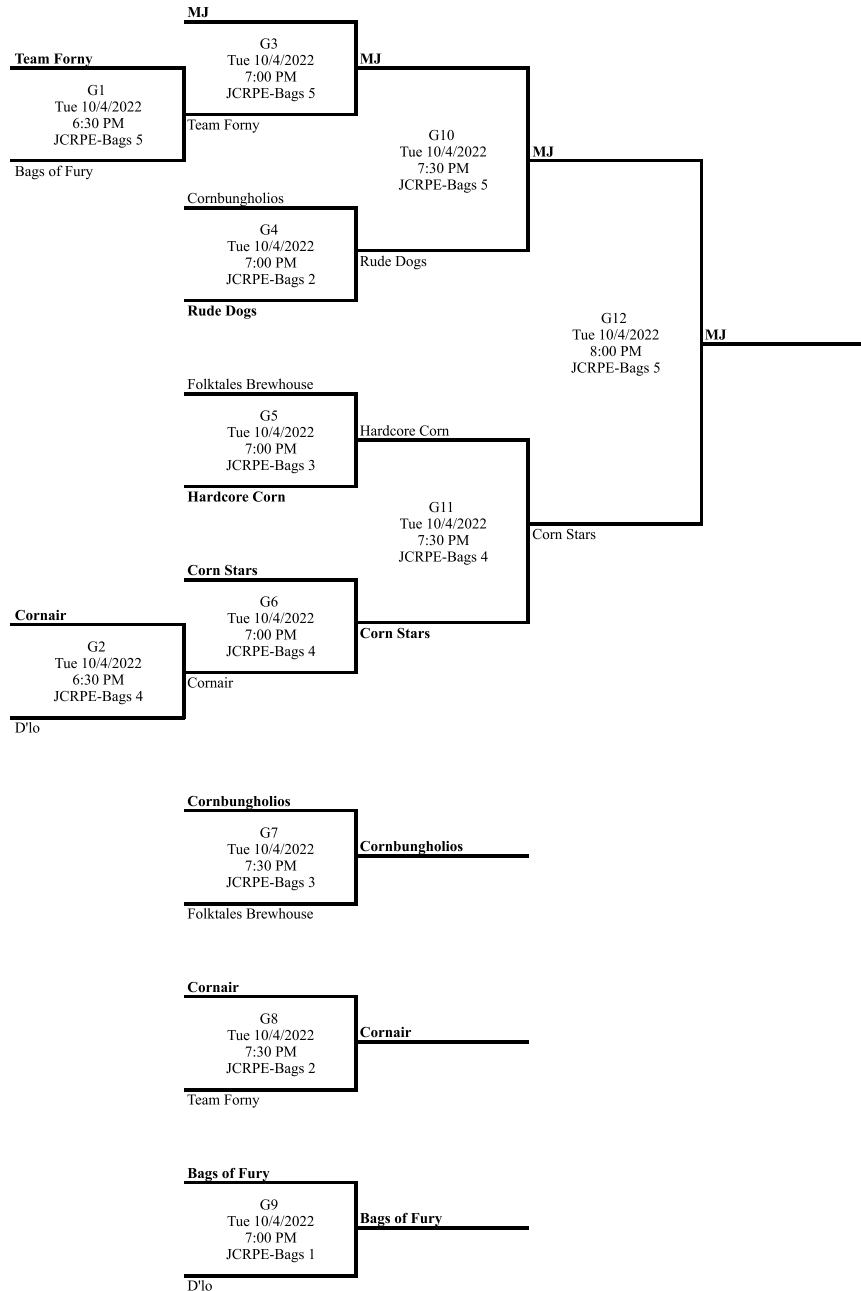

### Standings

Place	Team	W	L	T	GB	GP	PCT	Streak	Coach
1	MJ	34	8	0	--	42	0.810	Won 2	
2	Corn Stars	33	9	0	1	42	0.786	Lost 2	
3	Folktales Brewhouse	25	17	0	9	42	0.595	Won 1	
4	Cornbungholios	24	18	0	10	42	0.571	Lost 3	
5	Rude Dogs	23	19	0	11	42	0.548	Won 3	
6	Hardcore Corn	18	24	0	16	42	0.429	Lost 8	
7	Cornair	16	26	0	18	42	0.381	Won 3	
8	Team Forny	16	26	0	18	42	0.381	Lost 2	
9	Bags of Fury	15	27	0	19	42	0.357	Won 2	
10	D'lo	6	36	0	28	42	0.143	Lost 6	

### Playoff Brackets