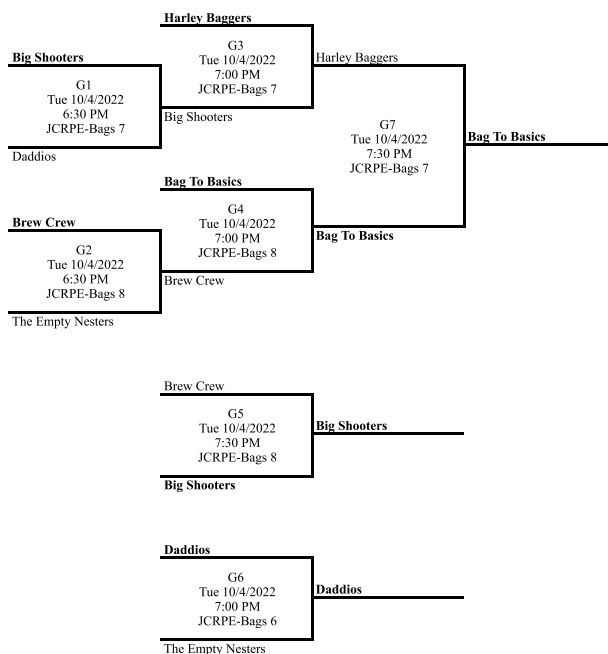

Standings

Place	Team	W	L	T	GB	GP	PCT	Streak	Coach
1	Harley Baggers	37	5	0	--	42	0.881	Won 2	
2	Bag To Basics	36	6	0	1	42	0.857	Won 2	
3	Brew Crew	31	11	0	6	42	0.738	Won 9	
4	Big Shooters	29	13	0	8	42	0.690	Lost 2	
5	Daddios	26	16	0	11	42	0.619	Won 3	
6	The Empty Nesters	26	16	0	11	42	0.619	Won 7	
7	Hole Droppas	19	23	0	18	42	0.452	Lost 1	
8	Corn Pops	18	24	0	19	42	0.429	Won 1	
9	Corn Dawgs	12	30	0	25	42	0.286	Lost 2	
10	Holey Heltzer's	10	32	0	27	42	0.238	Lost 7	
11	Sac Attack	6	36	0	31	42	0.143	Lost 9	
12	Corny Queens	2	40	0	35	42	0.048	Lost 23	

GB = Games Back, GP = Games Played, PCT = Winning Percentage.

Playoffs Seeds 1-6