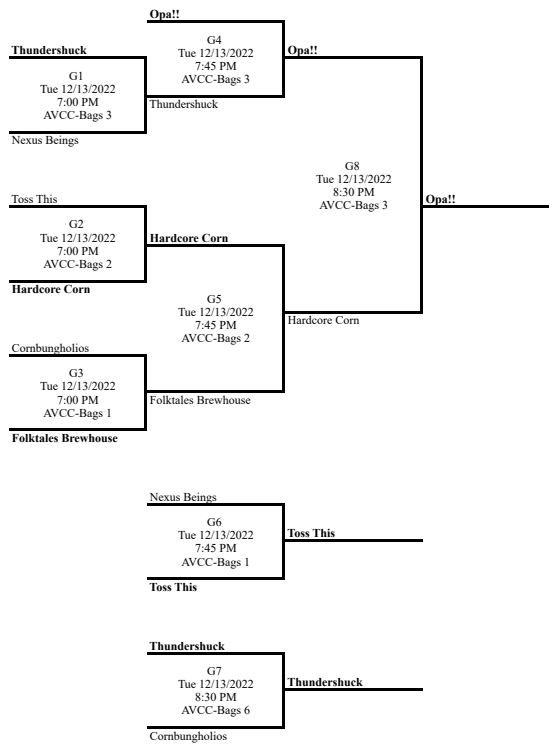

### Standings

Place	Team	W	L	T	GB	GP	PCT	Streak	Coach
1	Opa!!	35	7	0	--	42	0.833	Lost 1	
2	Cornbungholios	31	11	0	4	42	0.738	Lost 2	
3	Toss This	25	17	0	10	42	0.595	Won 2	
4	Thundershuck	24	18	0	11	42	0.571	Won 1	
5	Nexus Beings	24	18	0	11	42	0.571	Won 2	
6	Hardcore Corn	22	20	0	13	42	0.524	Won 4	
7	Folktales Brewhouse	21	21	0	14	42	0.500	Won 1	
8	The Gamblers	20	21	1	14.5	42	0.488	Lost 2	
9	Bilbo Baggins	18	23	1	16.5	42	0.440	Lost 2	
10	Bags Of Fury	17	25	0	18	42	0.405	Lost 3	
11	Corn Air	16	26	0	19	42	0.381	Won 2	
12	Team Forny	13	29	0	22	42	0.310	Lost 3	
13	MJ	6	36	0	29	42	0.143	Lost 25	

### Playoffs Seeds 1-7