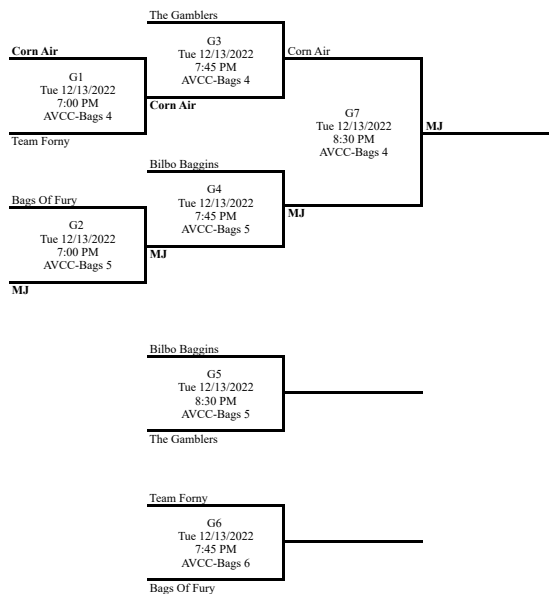

Playoffs Seeds 8-13