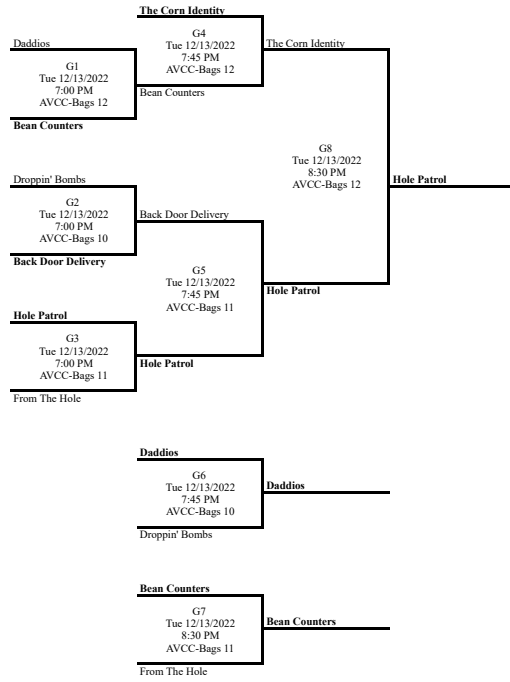

### Playoffs Seeds 1-7

### Playoffs Seeds 8-13

**Standings**

Place	Team	W	L	T	GB	GP	PCT	Streak	Coach
1	The Corn Identity	35	7	0	--	42	0.833	Won 3	
2	Hole Patrol	32	10	0	3	42	0.762	Won 4	
3	Droppin' Bombs	30	12	0	5	42	0.714	Won 5	
4	Daddios	30	12	0	5	42	0.714	Won 2	
5	Bean Counters	27	15	0	8	42	0.643	Won 4	
6	Back Door Delivery	23	19	0	12	42	0.548	Lost 5	
7	From The Hole	21	21	0	14	42	0.500	Lost 1	
8	K-Squared	21	21	0	14	42	0.500	Won 1	
9	Nothing Butt Hole	19	23	0	16	42	0.452	Lost 2	
10	Bag To Basics	17	25	0	18	42	0.405	Lost 5	
11	Hole Droppas	15	27	0	20	42	0.357	Lost 14	
12	Brew Crew	12	30	0	23	42	0.286	Lost 3	
13	Maized & Confused	12	30	0	23	42	0.286	Won 3	
14	Breezy Style Boys	0	42	0	35	42	0.000	Lost 38	

GB = Games Back, GP = Games Played, PCT = Winning Percentage.

**Playoffs Seeds 1-7**

**Playoffs Seeds 8-14**