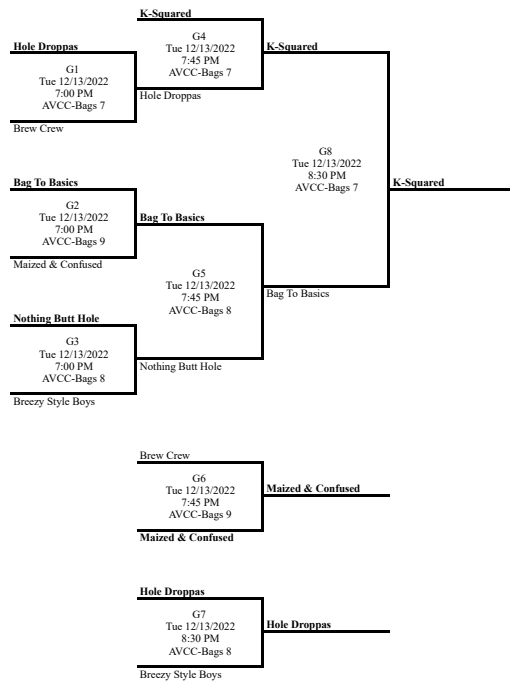

### Playoffs Seeds 1-7

### Playoffs Seeds 8-13

**Standings**

Place	Team	W	L	T	GB	GP	PCT	Streak	Coach
1	The Corn Identity	35	7	0	--	42	0.833	Won 3	
2	Hole Patrol	32	10	0	3	42	0.762	Won 4	
3	Droppin' Bombs	30	12	0	5	42	0.714	Won 5	
4	Daddios	30	12	0	5	42	0.714	Won 2	
5	Bean Counters	27	15	0	8	42	0.643	Won 4	
6	Back Door Delivery	23	19	0	12	42	0.548	Lost 5	
7	From The Hole	21	21	0	14	42	0.500	Lost 1	
8	K-Squared	21	21	0	14	42	0.500	Won 1	
9	Nothing Butt Hole	19	23	0	16	42	0.452	Lost 2	
10	Bag To Basics	17	25	0	18	42	0.405	Lost 5	
11	Hole Droppas	15	27	0	20	42	0.357	Lost 14	
12	Brew Crew	12	30	0	23	42	0.286	Lost 3	
13	Maized & Confused	12	30	0	23	42	0.286	Won 3	
14	Breezy Style Boys	0	42	0	35	42	0.000	Lost 38	

GB = Games Back, GP = Games Played, PCT = Winning Percentage.

**Playoffs Seeds 1-7**

**Playoffs Seeds 8-14**