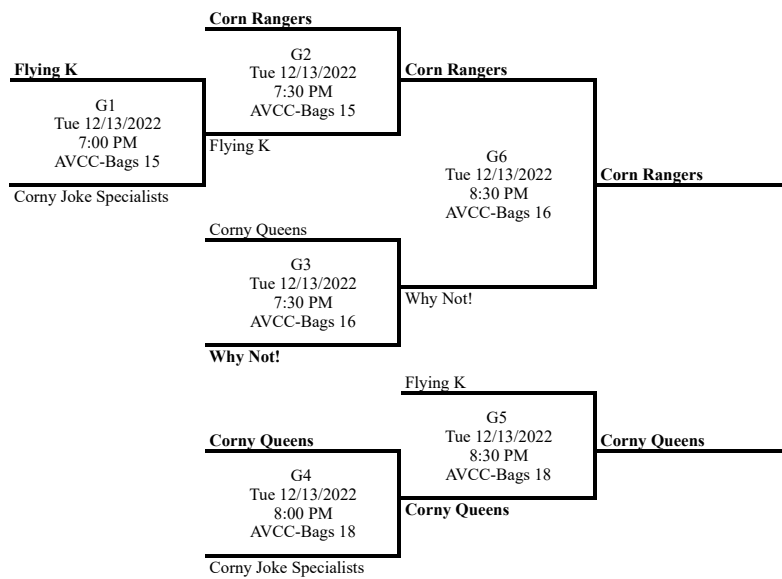

Standings

Place	Team	W	L	T	GB	GP	PCT	Streak	Coach
1	Corn Rangers	39	3	0	--	42	0.929	Won 15	
2	Corny Queens	33	9	0	6	42	0.786	Won 5	
3	Why Not!	32	10	0	7	42	0.762	Won 6	
4	Flying K	26	16	0	13	42	0.619	Lost 5	
5	Corny Joke Specialists	21	21	0	18	42	0.500	Won 1	
6	Three Bagateers	18	24	0	21	42	0.429	Lost 4	
7	Wine Ladies	17	24	1	21.5	42	0.417	Won 3	
8	Baggers	12	30	0	27	42	0.286	Lost 1	
9	Newbies	10	31	1	28.5	42	0.250	Lost 12	
10	Triple B's	1	41	0	38	42	0.024	Lost 17	

GB = Games Back, GP = Games Played, PCT = Winning Percentage.

Playoffs Seeds 1-5