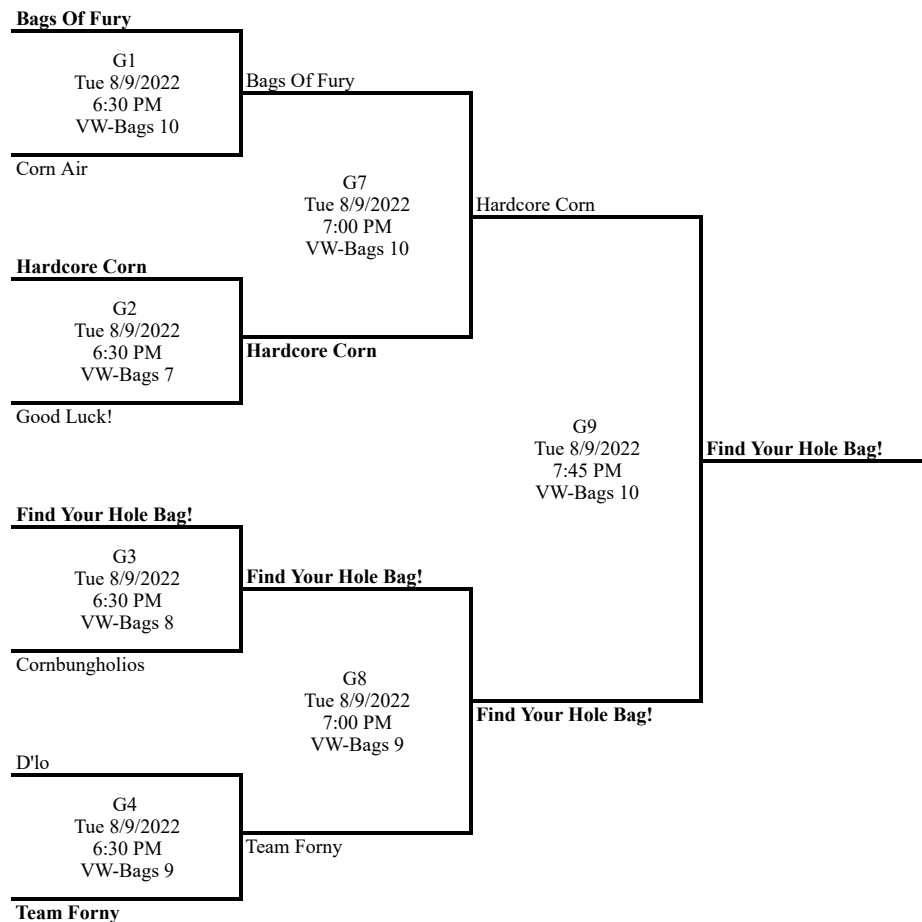

Standings

Place	Team	W	L	T	GB	GP	PCT	Streak	Coach
1	Bags Of Fury	35	7	0	--	42	0.833	Lost 2	
2	D'lo	33	9	0	2	42	0.786	Won 2	
3	Find Your Hole Bag!	32	10	0	3	42	0.762	Won 1	
4	Hardcore Corn	30	12	0	5	42	0.714	Won 2	
5	Good Luck!	27	15	0	8	42	0.643	Lost 2	
6	Cornbungholios	25	14	3	8.5	42	0.631	Won 2	
7	Team Forny	24	18	0	11	42	0.571	Won 2	
8	Corn Air	19	23	0	16	42	0.452	Lost 2	
9	Big Shooters	17	25	0	18	42	0.405	Lost 3	
10	Hole Droppas	16	26	0	19	42	0.381	Lost 2	
11	Rick And Bob Show	13	29	0	22	42	0.310	Lost 4	
12	Hole Patrollers	12	30	0	23	42	0.286	Won 4	
13	Holy Shucks	10	32	0	25	42	0.238	Lost 3	
14	Daddios	9	33	0	26	42	0.214	Lost 2	
15	Dorfner	1	38	3	32.5	42	0.060	Lost 6	

GB = Games Back, GP = Games Played, PCT = Winning Percentage.

Int/Comp Playoffs Seeds 1-8