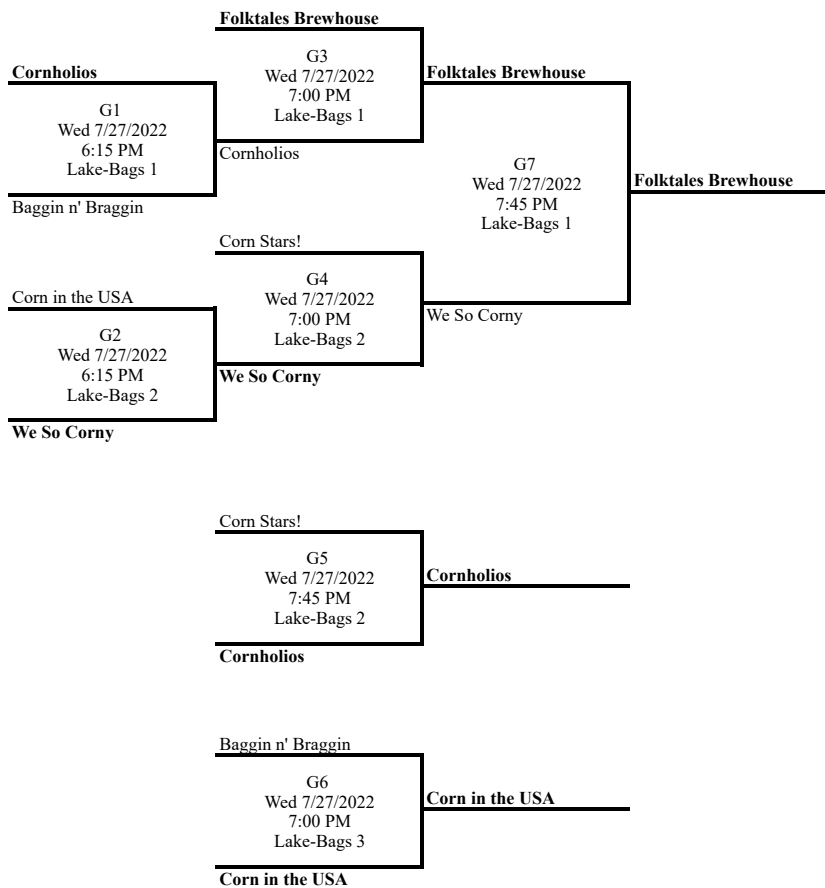

Standings

Place	Team	W	L	T	GB	GP	PCT	Streak	Coach
1	Folktales Brewhouse	36	6	0	--	42	0.857	Lost 1	
2	Corn Stars!	33	9	0	3	42	0.786	Lost 1	
3	Corn in the USA	29	13	0	7	42	0.690	Won 1	
4	Cornholios	25	17	0	11	42	0.595	Won 1	
5	Baggin n' Braggin	25	17	0	11	42	0.595	Won 6	
6	We So Corny	23	19	0	13	42	0.548	Lost 1	
7	Here for the Beer	19	23	0	17	42	0.452	Won 1	
8	Holey Heltzer's	17	25	0	19	42	0.405	Lost 3	
9	The Empty Nesters	16	26	0	20	42	0.381	Won 9	
10	The Newbees	12	30	0	24	42	0.286	Won 3	
11	Cornography	11	31	0	25	42	0.262	Lost 3	
12	Let's Pawty	3	39	0	33	42	0.071	Lost 12	

GB = Games Back, GP = Games Played, PCT = Winning Percentage.

Playoffs Seeds 1-6