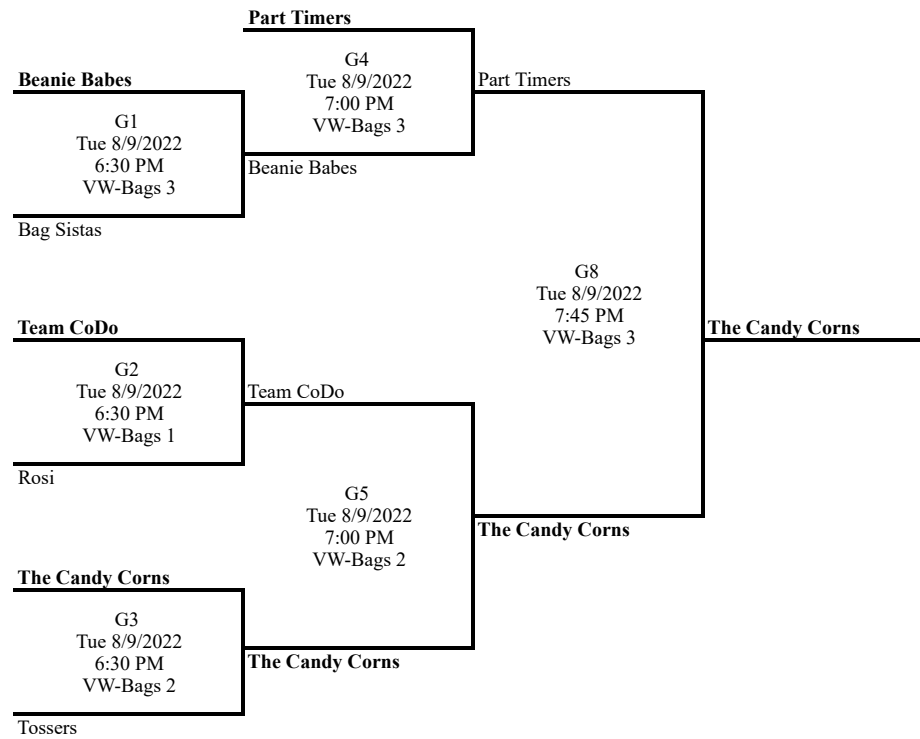

## Int/Comp Playoffs Seeds 1-8

D'lo

Good Luck!

 **Int/Comp Playoffs Seeds 9-15**

## Standings

Place	Team	W	L	T	GB	GP	PCT	Streak	Coach
1	One3ate	40	2	0	--	42	0.952	Won 12	
2	Corn Pops	38	4	0	2	42	0.905	Won 7	
3	Corn Dawgs	33	9	0	7	42	0.786	Won 3	
4	Corny Queens	30	12	0	10	42	0.714	Won 3	
5	Danger on Durham	30	12	0	10	42	0.714	Lost 1	
6	In The Bag!	25	17	0	15	42	0.595	Lost 1	
7	Bulldog's	22	20	0	18	42	0.524	Won 1	
8	Part Timers	20	22	0	20	42	0.476	Won 1	
9	The Candy Corns	13	15	2	20	30	0.467	Won 2	
10	Team CoDo	16	25	1	23.5	42	0.393	Lost 8	
11	Beanie Babes	8	22	0	26	30	0.267	Lost 3	
12	Bag Sistas	6	24	0	28	30	0.200	Lost 8	
13	Rosi	6	34	2	33	42	0.167	Lost 2	
14	Tossers	1	40	1	38.5	42	0.036	Lost 19	

## Novice Playoffs Seeds 1-7

**Novice Playoffs Seeds 8-14**