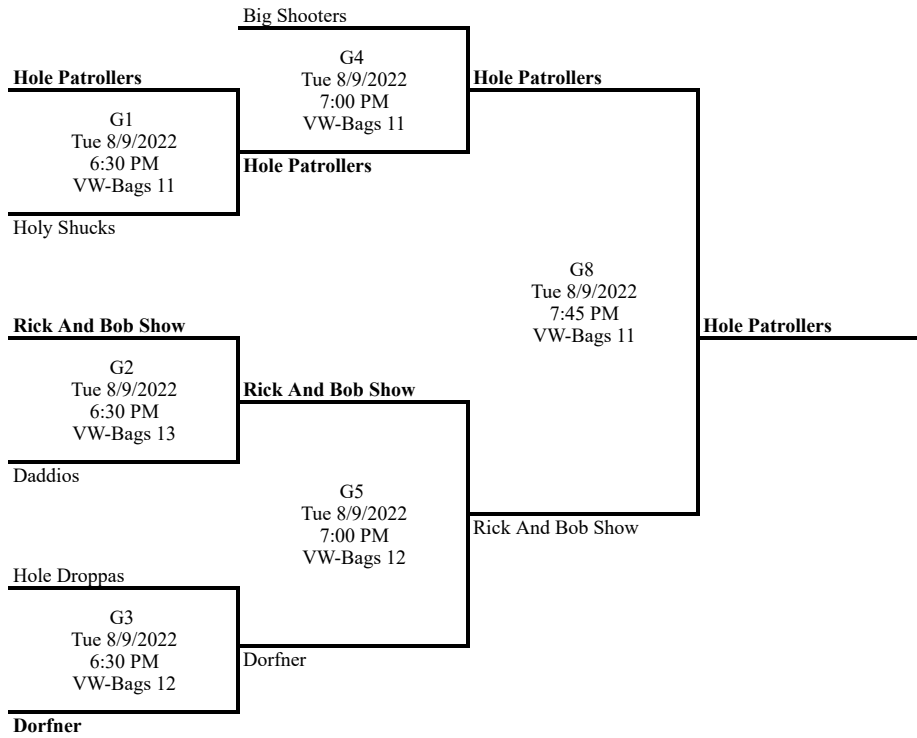

## Int/Comp Playoffs Seeds 1-8

D'lo

Good Luck!

 **Int/Comp Playoffs Seeds 9-15**

## Standings

Place	Team	W	L	T	GB	GP	PCT	Streak	Coach
1	One3ate	40	2	0	--	42	0.952	Won 12	
2	Corn Pops	38	4	0	2	42	0.905	Won 7	
3	Corn Dawgs	33	9	0	7	42	0.786	Won 3	
4	Corny Queens	30	12	0	10	42	0.714	Won 3	
5	Danger on Durham	30	12	0	10	42	0.714	Lost 1	
6	In The Bag!	25	17	0	15	42	0.595	Lost 1	
7	Bulldog's	22	20	0	18	42	0.524	Won 1	
8	Part Timers	20	22	0	20	42	0.476	Won 1	
9	The Candy Corns	13	15	2	20	30	0.467	Won 2	
10	Team CoDo	16	25	1	23.5	42	0.393	Lost 8	
11	Beanie Babes	8	22	0	26	30	0.267	Lost 3	
12	Bag Sistas	6	24	0	28	30	0.200	Lost 8	
13	Rosi	6	34	2	33	42	0.167	Lost 2	
14	Tossers	1	40	1	38.5	42	0.036	Lost 19	