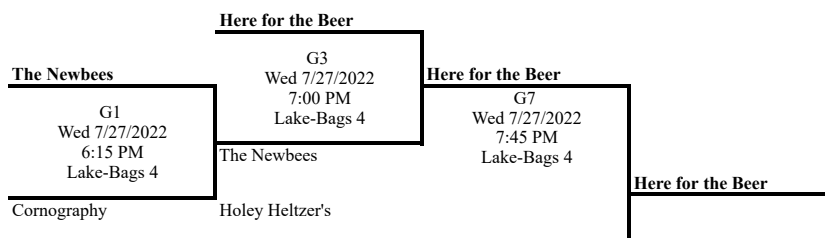

Playoffs Seeds 7-12