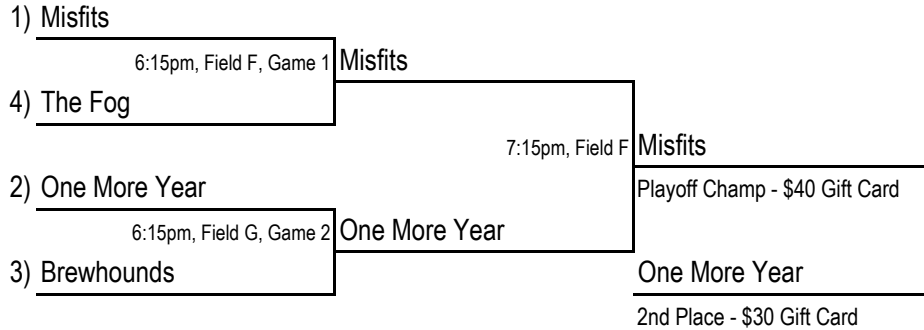

Apple Valley Parks and Recreation Thursday Bronze Division Men's Softball Playoffs

Playoffs will start the week following the last regular-season game

www.applevalleymn.gov/softball

- Players must be on roster to be eligible for playoffs
- High seed is home team
- All league rules apply

Team	W	L	T
1) Misfits	12	9	1
2) One More Year	8	13	1
3) Brewhounds	6	15	1
4) The Fog	6	16	0

Winner's Bracket