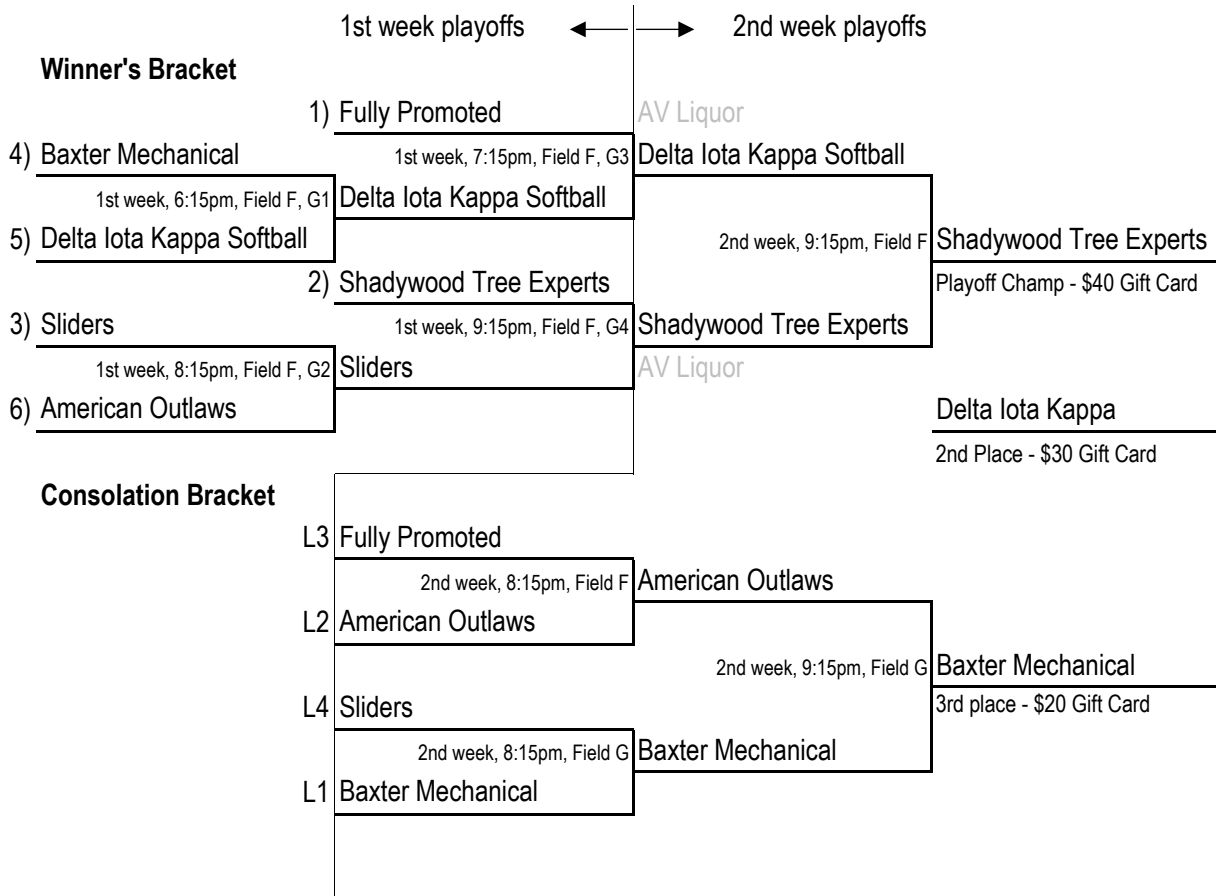

Apple Valley Parks and Recreation Wednesday Bronze Upper Bracket Men's Softball Playoffs

Playoffs will start the week following the last regular-season game

www.applevalleymn.gov/softball

- Players must be on roster to be eligible for playoffs
- High seed is home team
- All league rules apply

Team	W	L	T
1) Fully Promoted	18	4	0
2) Shadywood Tree Experts	16	6	0
3) Sliders	14	7	1
4) *Baxter Mechanical	14	8	0
5) *Delta Iota Kappa Softball	14	8	0
6) American Outlaws	11	9	2
7) Oilers	11	10	1
8) Minnesota Meltdown	10	12	0
9) Free Agents	7	13	2
10) One Hit Wonders	8	14	0
11) Nimb	3	19	0
12) Brew Crew	2	18	0

*Tied head-to-head, Baxter wins point differential between tied teams