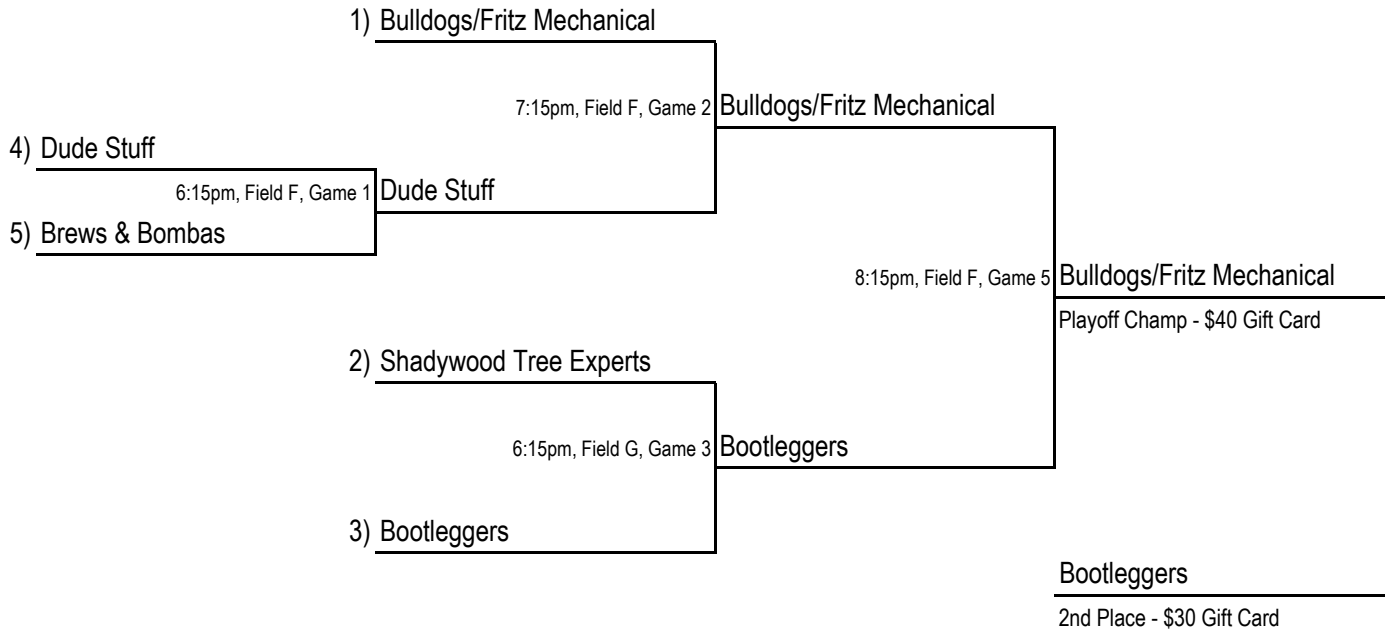

Apple Valley Parks and Recreation Tuesday Silver Division Men's Softball Playoffs

Playoffs will start the week following the last regular-season game

www.applevalleymn.gov/softball

- Players must be on roster to be eligible for playoffs
- High seed is home team
- All league rules apply

Team	W	L	T
1) Bulldogs/Fritz Mechanical	16	6	0
2) Shadywood Tree Experts	15	7	0
3) Bootleggers	14	8	0
4) Dude Stuff	12	10	0
5) Brews & Bombas	11	11	0

Winner's Bracket

Consolation Bracket