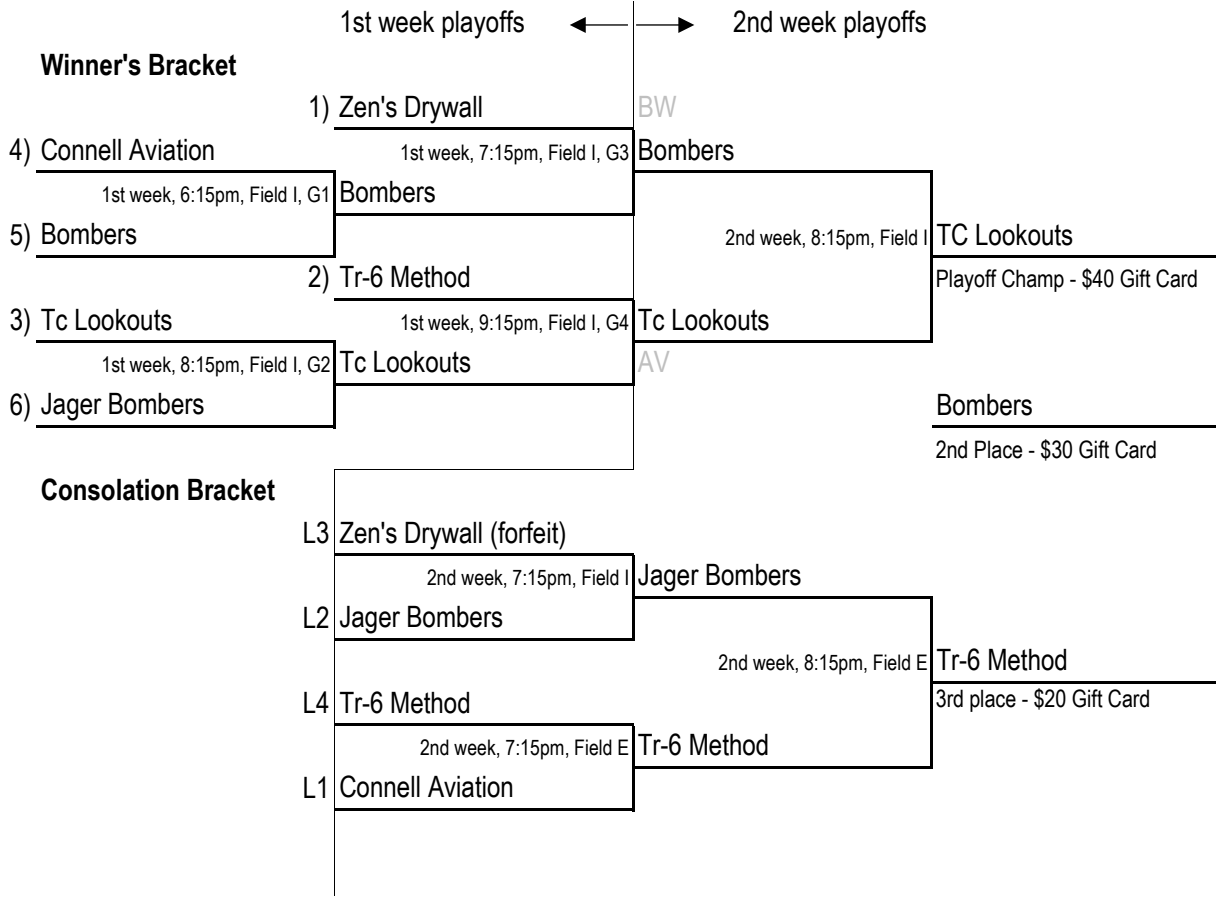

Apple Valley Parks and Recreation Wednesday Silver Division Men's Softball Playoffs

Playoffs will start the week following the last regular-season game

www.applevalleymn.gov/softball

- Players must be on roster to be eligible for playoffs
- High seed is home team
- All league rules apply

Team	W	L	T
1) Zen's Drywall	18	4	0
2) Tr-6 Method	17	5	0
3) Tc Lookouts	10	11	1
4) Connell Aviation	9	12	1
5) Bombers	6	15	1
6) Jager Bombers	4	17	1