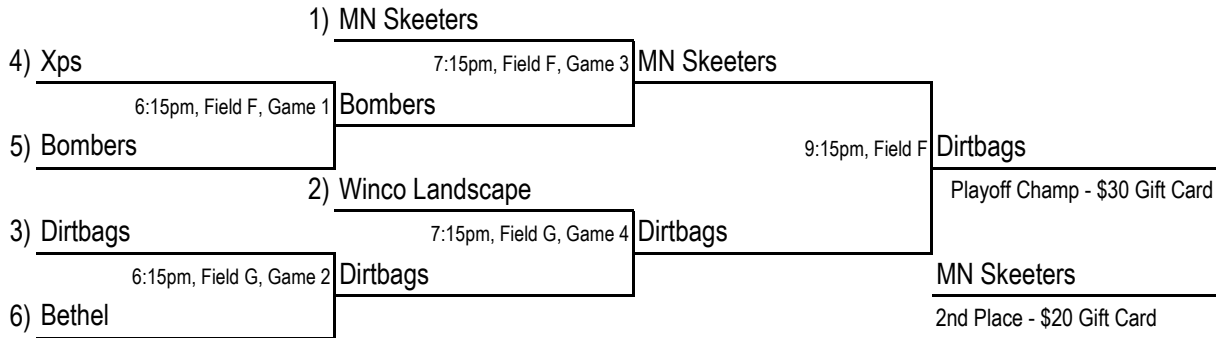

* Players must be on roster to be eligible for playoffs

* High seed is home team

* All league rules apply

Team	W	L	T
1) *Willy's	16	6	0
2) *Play It Again Sports - Burn	16	6	0
3) Dealswithwheels	15	7	0
4) Rock Ridge Rockets	14	8	0
5) Free Agents	10	10	2
6) SchÜggers	9	11	2
7) Homestead Tire and Auto C	9	13	0
8) The Leftovers	5	17	0
9) Remnants	3	19	0

*Willy's beat Play it Again head-to-head

Apple Valley Parks and Recreation Monday Upper Bronze Division Men's Softball Playoffs

Playoffs will start the week following the last regular-season game

www.applevalleymn.gov/softball

- * Players must be on roster to be eligible for playoffs.
- * High seed is home team.
- * All league rules apply.

Winner's Bracket

Consolation Bracket

Team	W	L	T
1) MN Skeeters	17	4	1
2) Winco Landscape	17	5	0
3) *Dirtbags	16	5	1
4) *Xps	16	5	1
5) **Bombers	12	10	0
6) **Bethel	12	10	0
7) The Squad/Carbones	10	11	1
8) Driftwood	7	14	1
9) ***Capital Construction	6	16	0
10) ***Rough Riders	6	16	0
11) Magicians	5	16	1
12) The Sandlot	5	17	0

- *Tied head-to-head. Dirtbags wins tie-breaker by point differential b/t tied teams.
- **Bombers won head-to-head tiebreaker
- ***Capital Construction won head-to-head

Apple Valley Parks and Recreation Monday Lower Bronze Division Men's Softball Playoffs