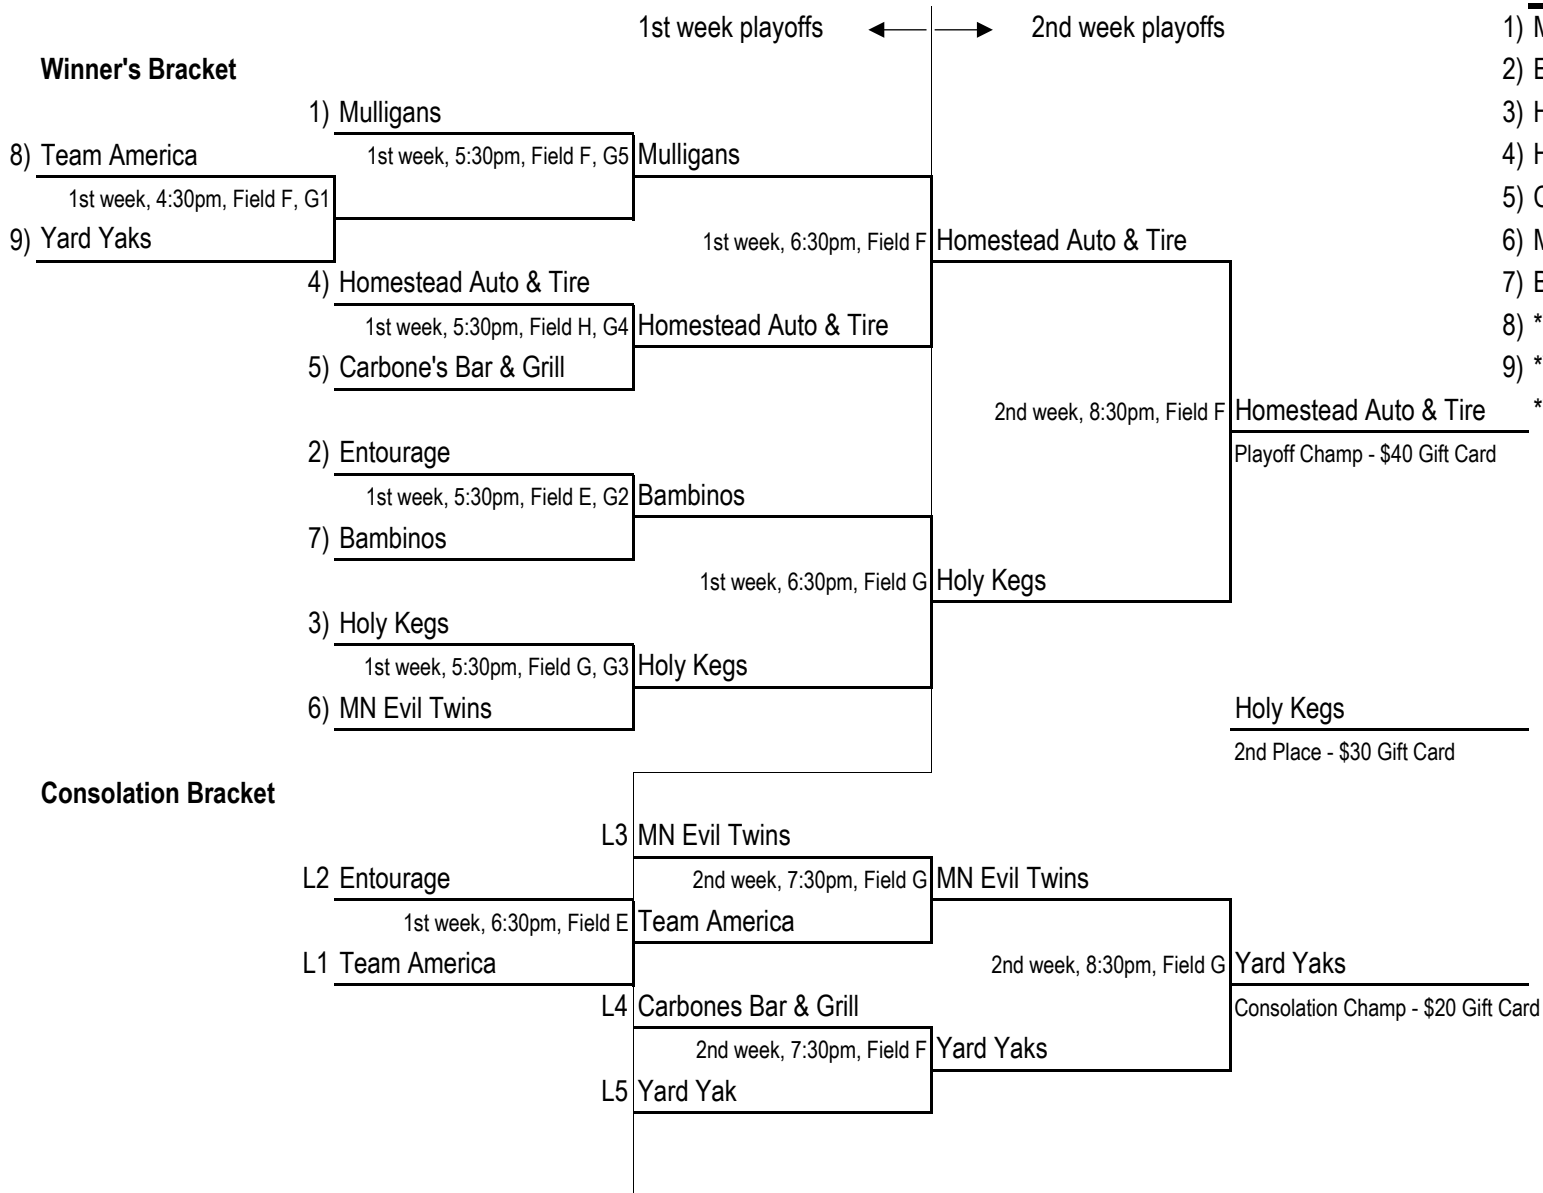

Apple Valley Parks and Recreation Sunday Silver Division Men's Softball Playoffs

Playoffs will start the week following the last regular-season game

www.applevalleymn.gov/softball

- * Players must be on roster to be eligible for playoffs
- * High seed is home team
- * All league rules apply

Team	W	L	T
1) Mulligans	16	5	1
2) Entourage	14	6	2
3) Holy Kegs	14	7	1
4) Homestead Auto & Tire	12	9	1
5) Carbone's Bar & Grill	9	12	1
6) MN Evil Twins	9	13	0
7) Bambinos	8	14	0
8) *Team America	7	15	0
9) *Yard Yaks	7	15	0