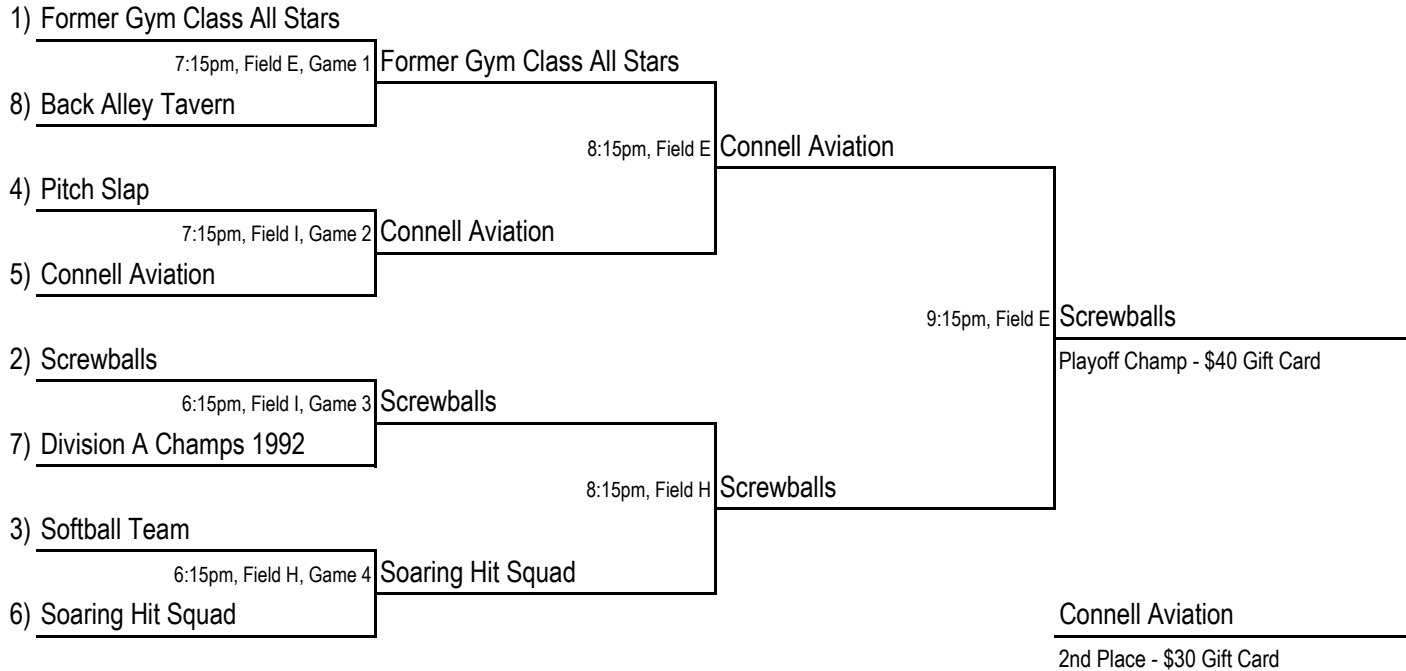

- * Players must be on roster to be eligible for playoffs
- * High seed is home team
- * All league rules apply

Winner's Bracket

Team	W	L	T
1) Former Gym Class All Stars	22	0	0
2) Screwballs	18	4	0
3) Softball Team	16	5	1
4) *Pitch Slap	15	7	0
5) *Connell Aviation	15	7	0
6) Soaring Hit Squad	12	10	0
7) **Division A Champs 1992	11	10	1
8) **Back Alley Tavern	11	10	1
9) Here For The Beer	9	13	0
10) Angels In The Outfield	8	13	1
11) Christenson Tile & Stone	7	15	0
12) Alchoballics	5	17	0
13) One Hit Wonders	3	19	0
14) Coulee Bank	0	22	0