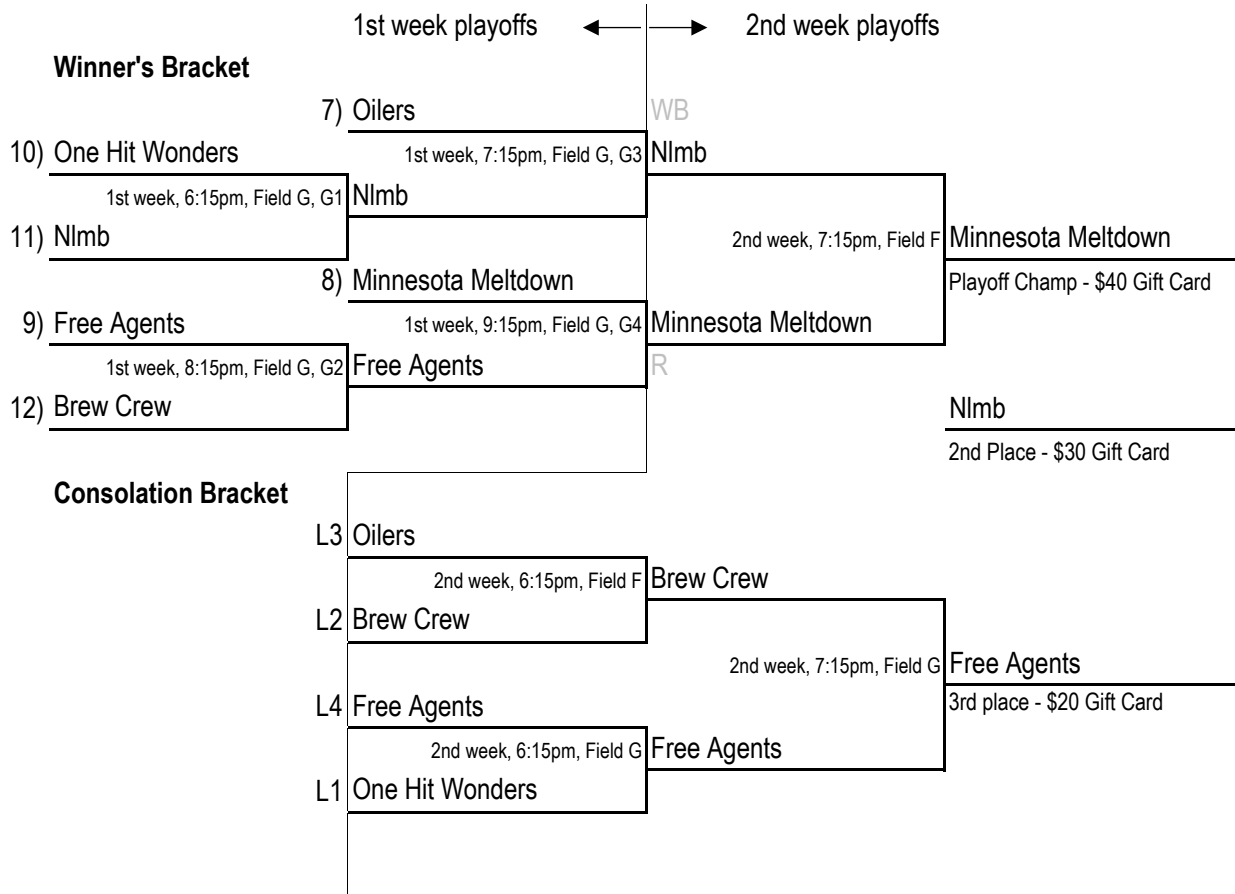

Apple Valley Parks and Recreation Wednesday Bronze Lower Bracket Men's Softball Playoffs

Playoffs will start the week following the last regular-season game

www.applevalleymn.gov/softball

- Players must be on roster to be eligible for playoffs
- High seed is home team
- All league rules apply

Team	W	L	T
1) Fully Promoted	18	4	0
2) Shadywood Tree Experts	16	6	0
3) Sliders	14	7	1
4) *Baxter Mechanical	14	8	0
5) *Delta Iota Kappa Softball	14	8	0
6) American Outlaws	11	9	2
7) Oilers	11	10	1
8) Minnesota Meltdown	10	12	0
9) Free Agents	7	13	2
10) One Hit Wonders	8	14	0
11) Nlmb	3	19	0
12) Brew Crew	2	18	0

*Tied head-to-head, Baxter wins point differential between tied teams