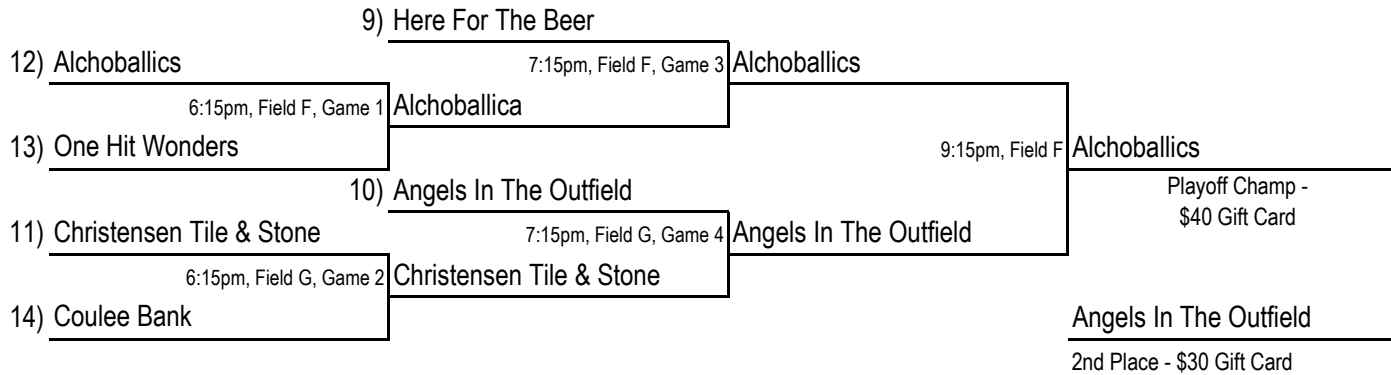

Apple Valley Parks and Recreation Friday Bronze Division Co-Rec Softball Playoffs

Playoffs will start the week following the last regular-season game

www.applevalleymn.gov/softball

- Players must be on roster to be eligible for playoffs
- High seed is home team
- All league rules apply

Winner's Bracket

Consolation Bracket