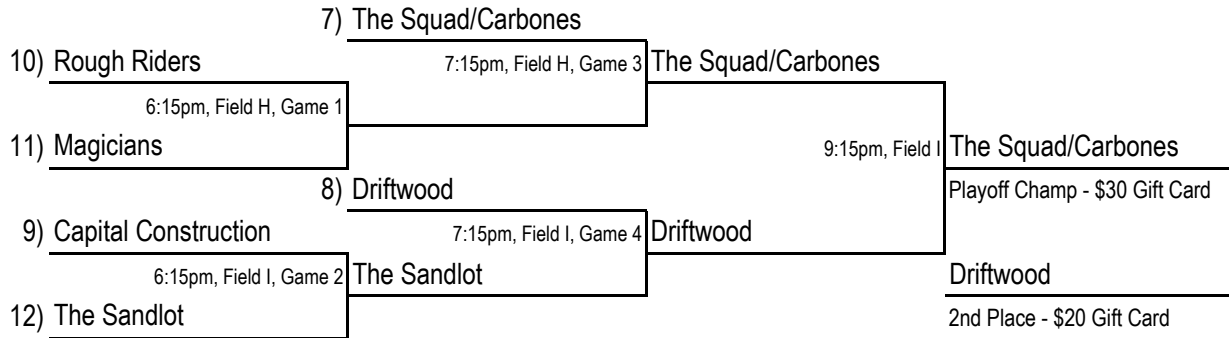

Apple Valley Parks and Recreation Monday Lower Bronze Division Men's Softball Playoffs

Playoffs will start the week following the last regular-season game

www.applevalleymn.gov/softball

- Players must be on roster to be eligible for playoffs.
- High seed is home team.
- All league rules apply.

Winner's Bracket