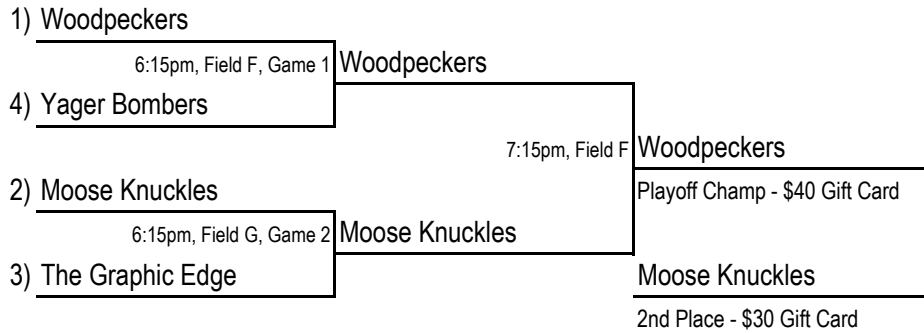

Team	W	L	T
1) Bulldogs/Fritz Mechanical	16	6	0
2) Shadywood Tree Experts	15	7	0
3) Bootleggers	14	8	0
4) Dude Stuff	12	10	0
5) Brews & Bombas	11	11	0

Winner's Bracket

Consolation Bracket

Apple Valley Parks and Recreation Tuesday Bronze Division Men's Softball Playoffs

Playoffs will start the week following the last regular-season game

www.applevalleymn.gov/softball

* Players must be on roster to be eligible for playoffs

* High seed is home team

* All league rules apply

Team	W	L	T
1) Woodpeckers	11	10	1
2) Moose Knuckles	11	11	0
3) The Graphic Edge	6	15	1
4) Yager Bombers	2	20	0

Winner's Bracket

Consolation Bracket

Apple Valley Parks and Recreation Wednesday Silver Division Men's Softball Playoffs