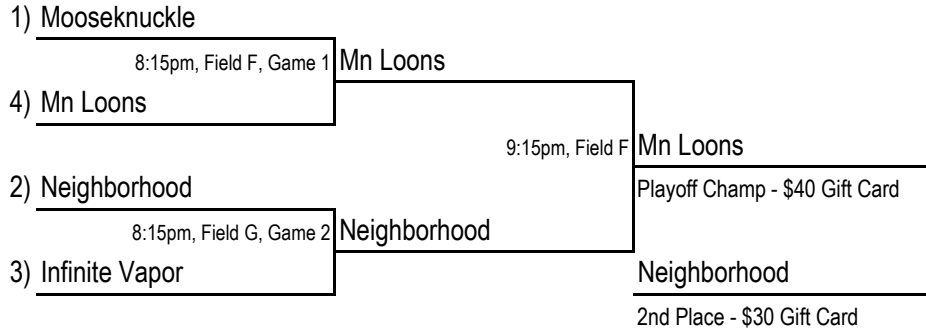

Apple Valley Parks and Recreation Thursday Silver Division Men's Softball Playoffs

Playoffs will start the week following the last regular-season game

www.applevalleymn.gov/softball

- Players must be on roster to be eligible for playoffs
- High seed is home team
- All league rules apply

Team	W	L	T
1) Mooseknuckle	16	5	1
2) Neighborhood	14	8	0
3) Infinite Vapor	12	10	0
4) Mn Loons	11	9	2

Winner's Bracket