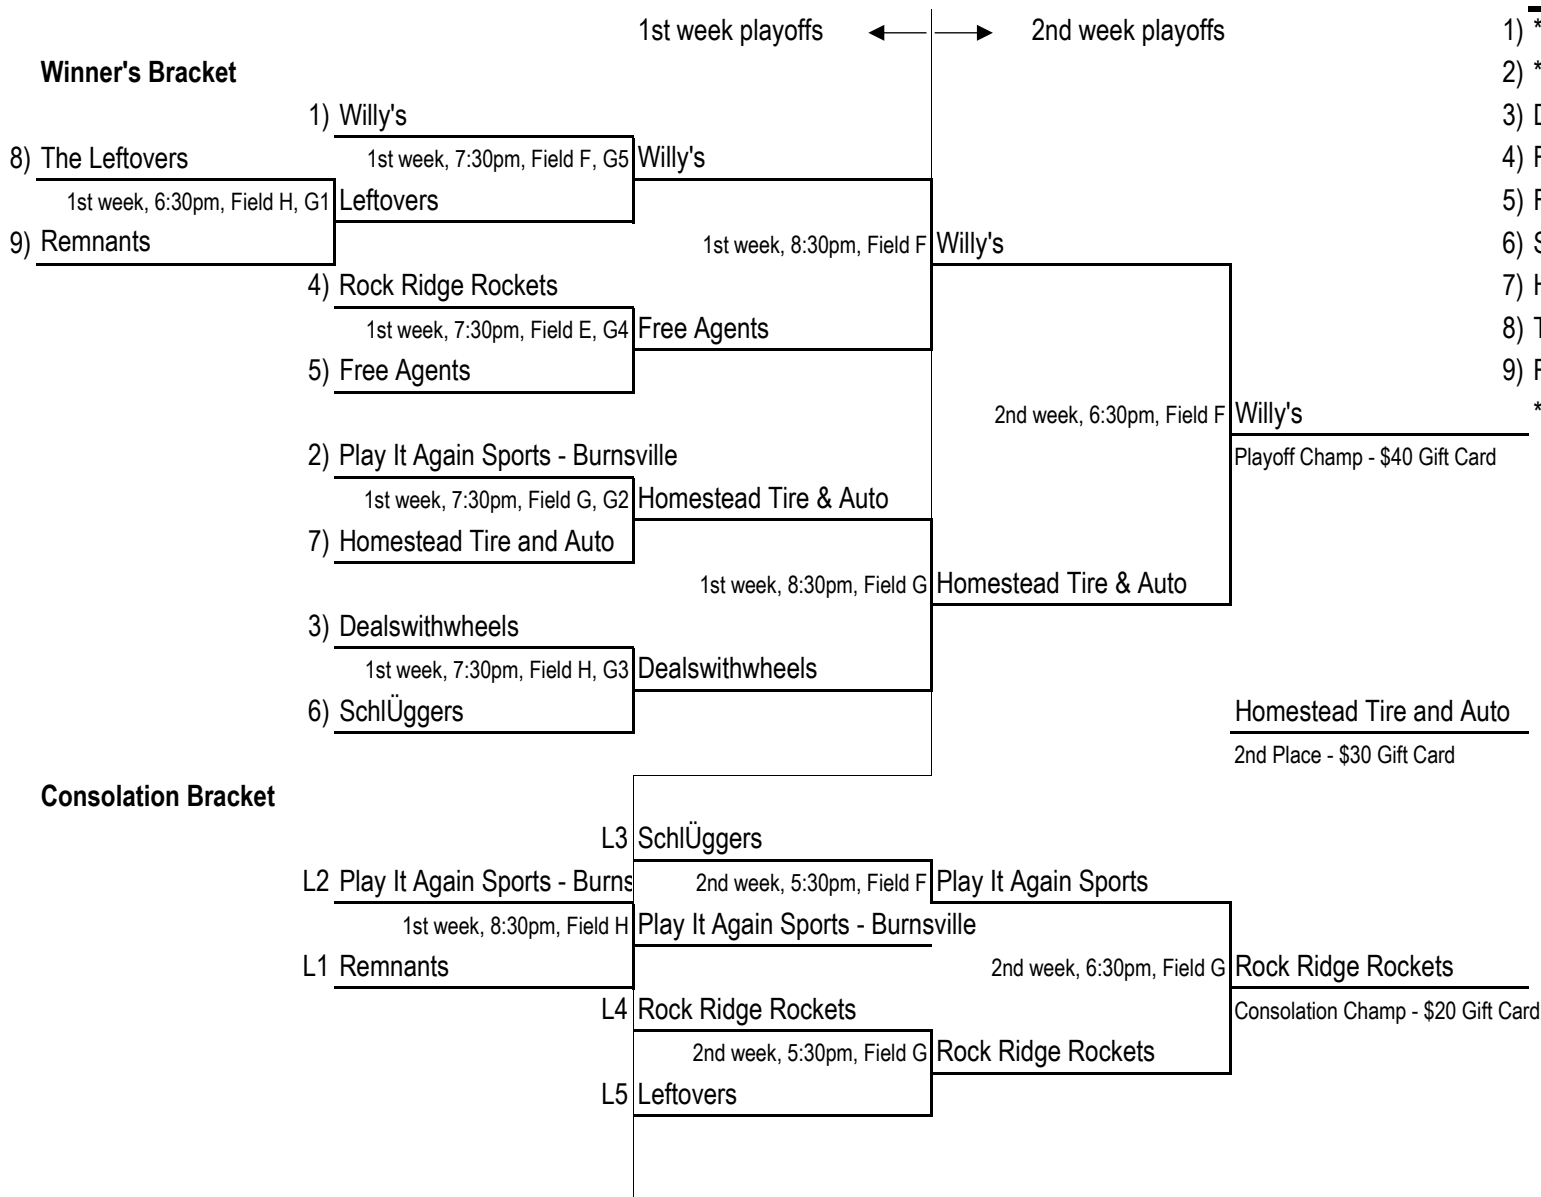

Apple Valley Parks and Recreation Sunday Bronze Division Men's Softball Playoffs

Playoffs will start the week following the last regular-season game

www.applevalleymn.gov/softball

* Players must be on roster to be eligible for playoffs

* High seed is home team

* All league rules apply

Team	W	L	T
1) *Willy's	16	6	0
2) *Play It Again Sports - Burn	16	6	0
3) Dealswithwheels	15	7	0
4) Rock Ridge Rockets	14	8	0
5) Free Agents	10	10	2
6) SchÜggers	9	11	2
7) Homestead Tire and Auto C	9	13	0
8) The Leftovers	5	17	0
9) Remnants	3	19	0

*Willy's beat Play it Again head-to-head